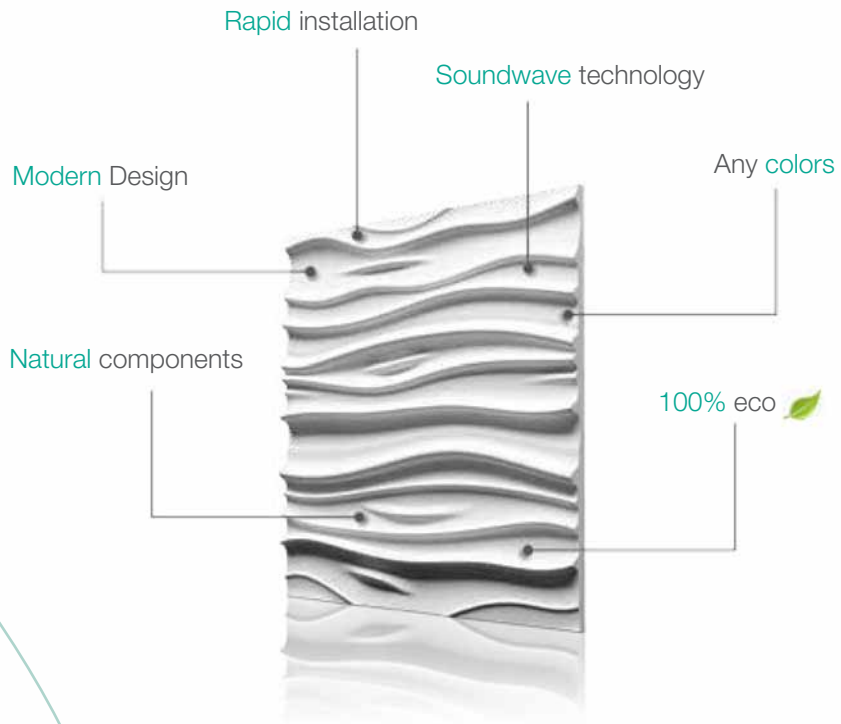

DECORATIVE PANELS

MODEL I 03

The Loft Design System panels are predisposed to naturally regulate the moisture level of the walls, absorbing the excesses and releasing the water absorbed in more dry periods.

DECORATIVE PANELS
MODEL I 04

DECORATIVE PANELS MODEL | 05

The Soundwave technology of some models allows a perfect solution for high performance acoustics.

DECORATIVE PANELS
MODEL I 06

MASERATI
EXCELLENCE THROUGH PASSION
Club