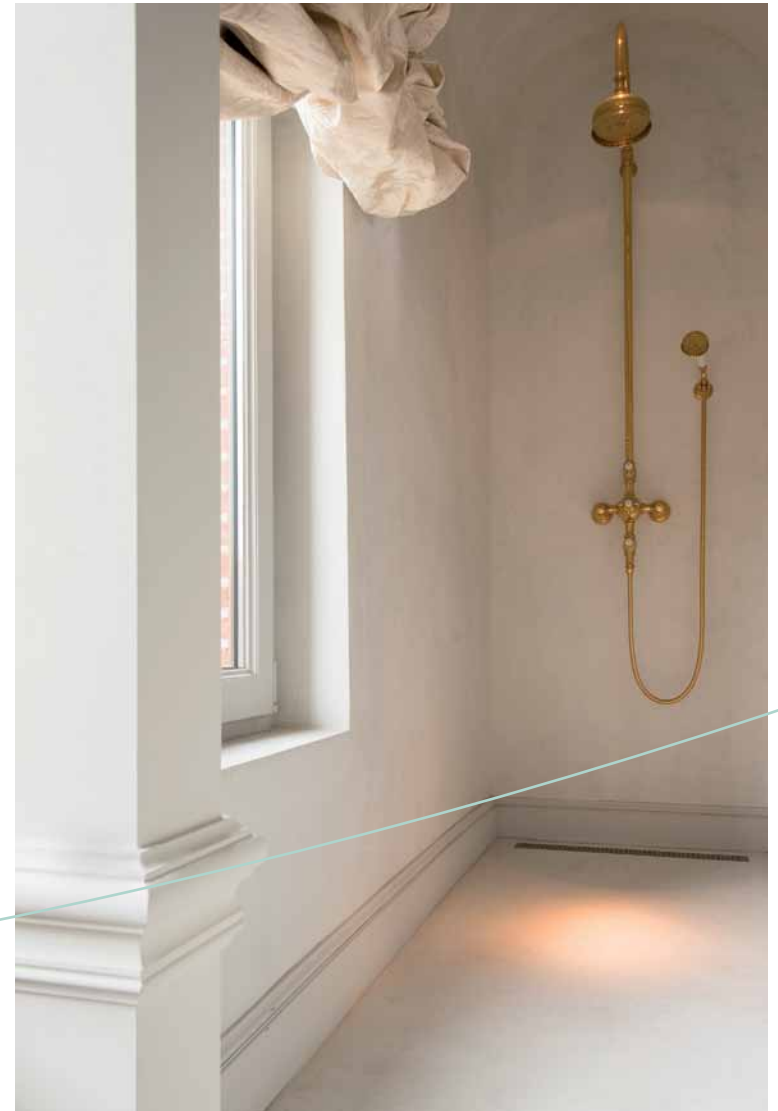

“Rooms that breathe history”
Sigisbert Engelbosch, Interior Designer